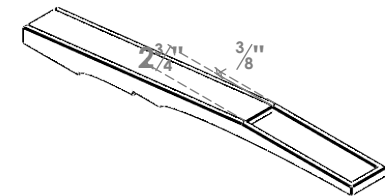

ITEM NUMBER: BRCPC035X34000X04000BOA

3 1/2"W X 34"D X 4"H BALBOA ARCHITECTURAL GRADE PVC CLOSED KNEE BRACE

SIDE PROFILE

FRONT PROFILE

ISOMETRIC

EKENA MILLWORK
2300 WEST MAIN ST.
CLARKSVILLE, TX 75426
TOLL FREE: 866-607-0453
WWW.EKENAMILLWORK.COM