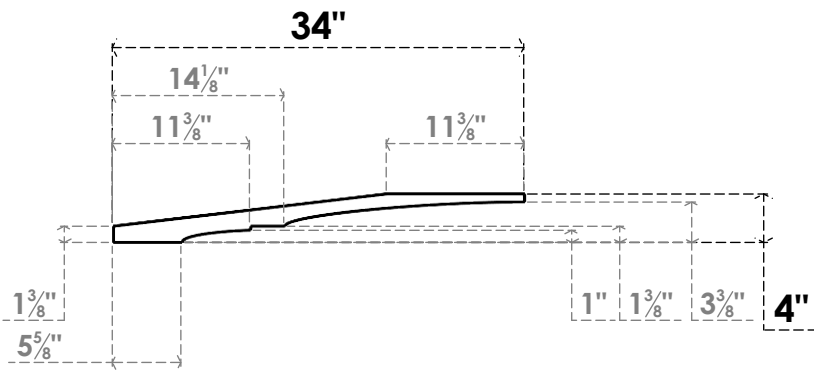

ITEM NUMBER: BRCPC035X34000X04000BOA

3 1/2"W X 34"D X 4"H BALBOA ARCHITECTURAL GRADE PVC CLOSED KNEE BRACE

SIDE PROFILE

FRONT PROFILE

ISOMETRIC

EKENA MILLWORK
2300 WEST MAIN ST.
CLARKSVILLE, TX 75426
TOLL FREE: 866-607-0453
WWW.EKENAMILLWORK.COM