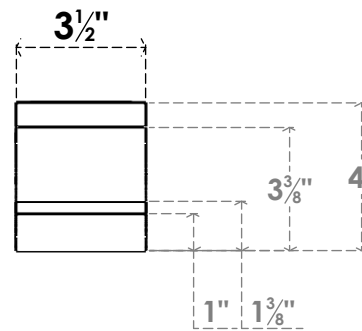

ITEM NUMBER: BRCPC035X34000X04000BOA

3 1/2"W X 34"D X 4"H BALBOA ARCHITECTURAL GRADE PVC CLOSED KNEE BRACE

SIDE PROFILE

FRONT PROFILE

ISOMETRIC

EKENA MILLWORK
2300 WEST MAIN ST.
CLARKSVILLE, TX 75426
TOLL FREE: 866-607-0453
WWW.EKENAMILLWORK.COM